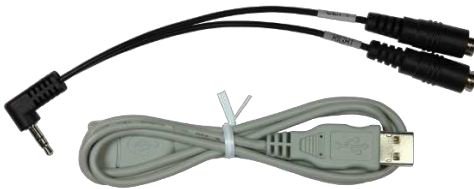

computer/iPad interfaces

Swiftly SKU:HM-0362-S-DS
\$79.95

Tapio SKU:TO-DS \$119.95

Beam SKU:HM-0362-B-DS
\$149.95

Cable Kit SKU:AC-0309-CK-DNI-DS \$24.95

Blue2 Bluetooth Switch SKU:10000033-DS
\$220.00

Hook + Switch Interface SKU:10000030-DS
\$220.00

Single Foot Switch Computer Interface SKU:58167 \$28.11

Three Switch Computer Controller Foot Pedals SKU:56508 \$43.25

Wireless Adapted Mouse Computer Left Click Interface SKU:LeftInterface \$57.62

Computer/iPad interfaces